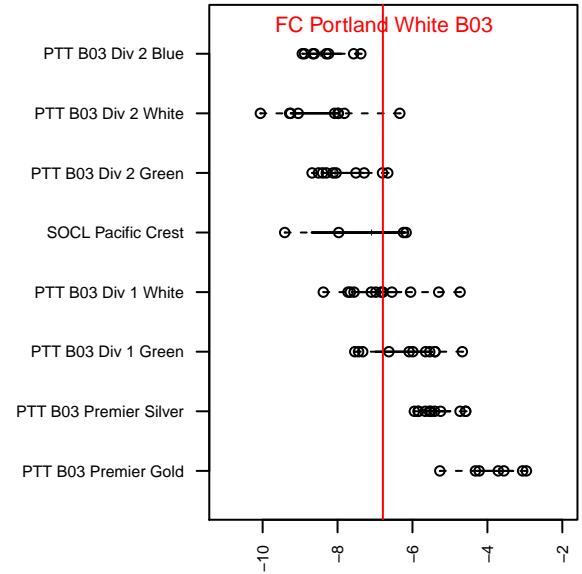

FC Portland White B03

FC Portland
 Portland, OR
 B03 total strength=570
 attack=0.72 defense=0.28
 fall league = PTT B03 Div 1 White
 spr league = Spr OYS B03 Div 1 White

alt names used:
 FC PORTLAND2003 WHITE
 FC Portland 03B WHITE 12
 FC Portland 03B WHITE 12
 FC Portland 03B WHITE 12

Venues played:
 2015 PCU Summer Classic U12 Silver Black
 2015 PTT B03 Division 1 White
 2015 OYS Presidents Cup B03
 2015 Spr OYS B03 Division 1 White

FC Portland White B03
 Dots are actual minus expected GF (blue circles) and GA (red triangles).
 Blue line is smoothed change in attack strength. Red is smoothed change in defense strength.

**attack and defense variance (black dot)
relative to other teams
and top 10 in region**

**attack and defense rating
relative to others at age
and all opponents in last 13 months**

Performance relative to 13 month average