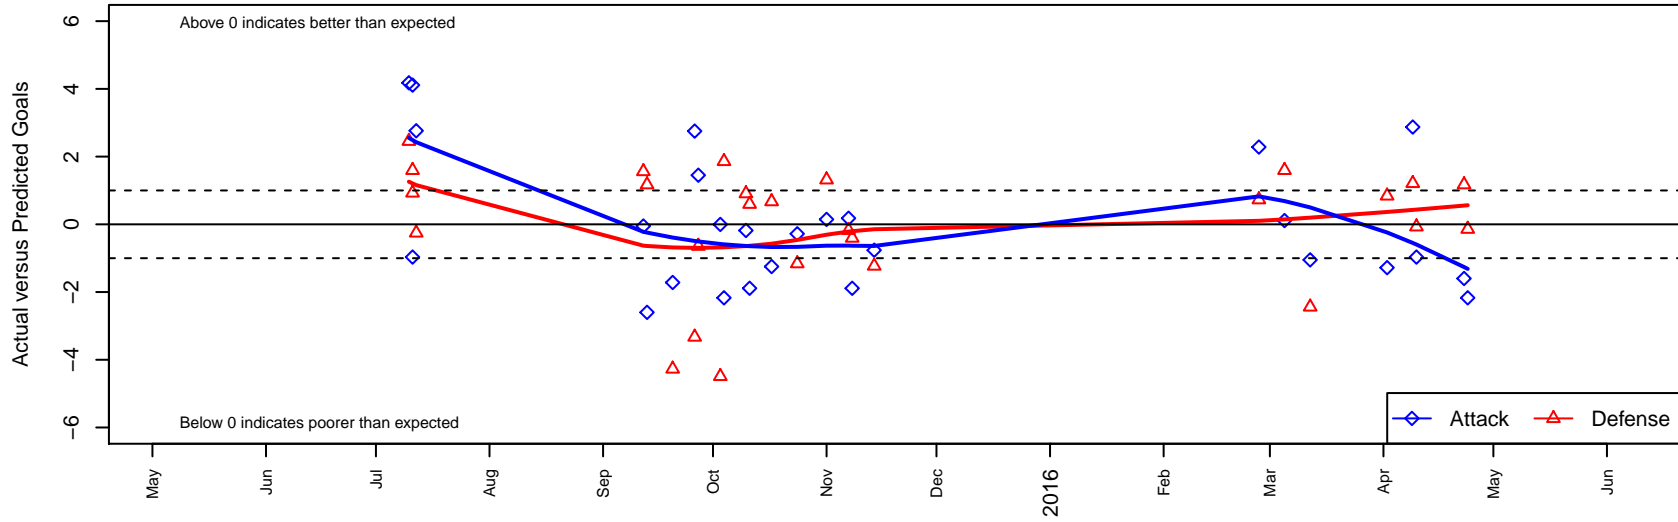

FC Portland White B03

FC Portland
 Portland, OR
 B03 total strength=570
 attack=0.72 defense=0.28
 fall league = PTT B03 Div 1 White
 spr league = Spr OYS B03 Div 1 White

alt names used:
 FC PORTLAND2003 WHITE
 FC Portland 03B WHITE 12
 FC Portland 03B WHITE 12
 FC Portland 03B WHITE 12

Venues played:
 2015 PCU Summer Classic U12 Silver Black
 2015 PTT B03 Division 1 White
 2015 OYS Presidents Cup B03
 2015 Spr OYS B03 Division 1 White

FC Portland White B03
 Dots are actual minus expected GF (blue circles) and GA (red triangles).
 Blue line is smoothed change in attack strength. Red is smoothed change in defense strength.

**attack and defense variance (black dot)
relative to other teams
and top 10 in region**

**attack and defense rating
relative to others at age
and all opponents in last 13 months**

Performance relative to 13 month average