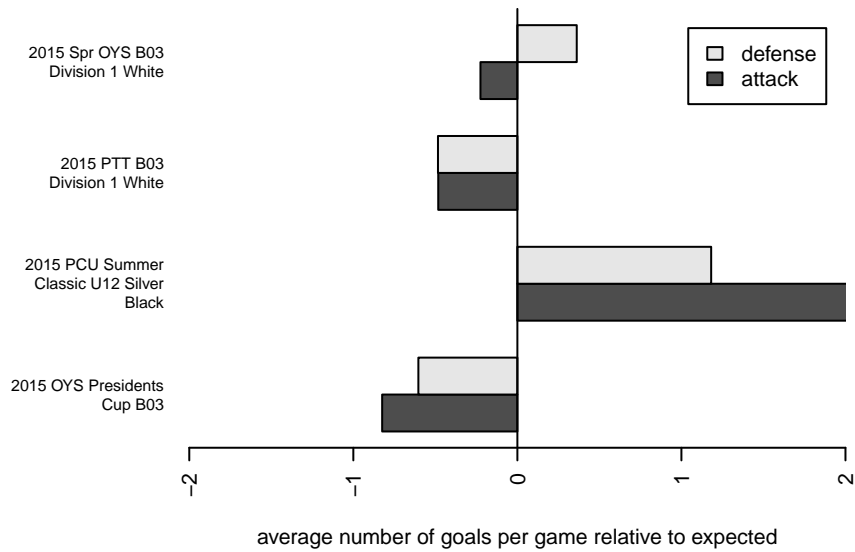

FC Portland White B03

FC Portland
 Portland, OR
 B03 total strength=570
 attack=0.72 defense=0.28
 fall league = PTT B03 Div 1 White
 spr league = Spr OYS B03 Div 1 White

alt names used:
 FC PORTLAND2003 WHITE
 FC Portland 03B WHITE 12
 FC Portland 03B WHITE 12
 FC Portland 03B WHITE 12

Venues played:
 2015 PCU Summer Classic U12 Silver Black
 2015 PTT B03 Division 1 White
 2015 OYS Presidents Cup B03
 2015 Spr OYS B03 Division 1 White

FC Portland White B03
 Dots are actual minus expected GF (blue circles) and GA (red triangles).
 Blue line is smoothed change in attack strength. Red is smoothed change in defense strength.

**attack and defense variance (black dot)
relative to other teams
and top 10 in region**

**attack and defense rating
relative to others at age
and all opponents in last 13 months**

Performance relative to 13 month average