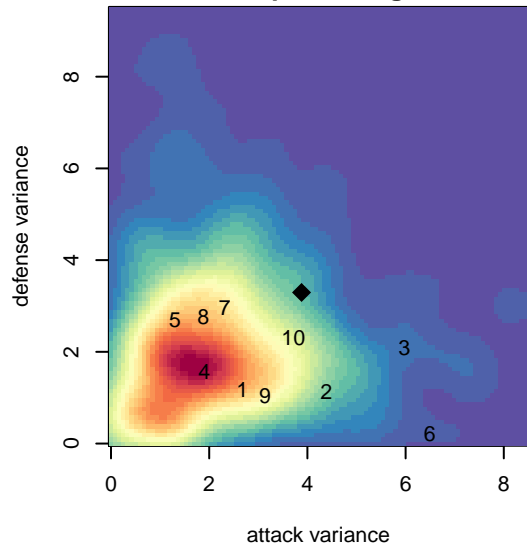

FC Portland White B03

FC Portland
 Portland, OR
 B03 total strength=570
 attack=0.72 defense=0.28
 fall league = PTT B03 Div 1 White
 spr league = Spr OYS B03 Div 1 White

alt names used:
 FC PORTLAND2003 WHITE
 FC Portland 03B WHITE 12
 FC Portland 03B WHITE 12
 FC Portland 03B WHITE 12

Venues played:
 2015 PCU Summer Classic U12 Silver Black
 2015 PTT B03 Division 1 White
 2015 OYS Presidents Cup B03
 2015 Spr OYS B03 Division 1 White

FC Portland White B03
 Dots are actual minus expected GF (blue circles) and GA (red triangles).
 Blue line is smoothed change in attack strength. Red is smoothed change in defense strength.

**attack and defense variance (black dot)
relative to other teams
and top 10 in region**

**attack and defense rating
relative to others at age
and all opponents in last 13 months**

Performance relative to 13 month average